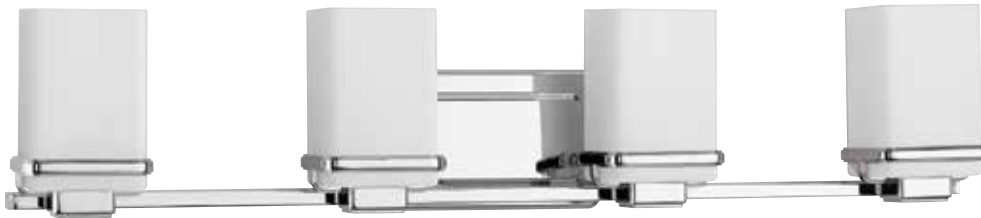

ENJOY A COOL MODERN DESIGN WITH METRIC. A SIMPLE, ETCHED OPAL GLASS SHADE NESTLES INSIDE A DIE-CAST FRAME THAT IS FINISHED IN EITHER POLISHED CHROME OR BRUSHED NICKEL – PROVIDING LIGHT ABOVE AND BELOW THE FIXTURE.

TWO-LIGHT BATH

P2194-09 Brushed Nickel
P2194-15 Polished Chrome
Size: 13" W., 6-1/2" ht.
Extends 5-1/4". H/CTR 4-1/8".
Lamps: Two medium base lamps, each 100w max.

FOUR-LIGHT BATH

P2196-09 Brushed Nickel
P2196-15 Polished Chrome
Size: 31-1/4" W., 6-1/2" ht.
Extends 5-1/4". H/CTR 4-1/8".
Lamps: Four medium base lamps, each 100w max.

P2196-15