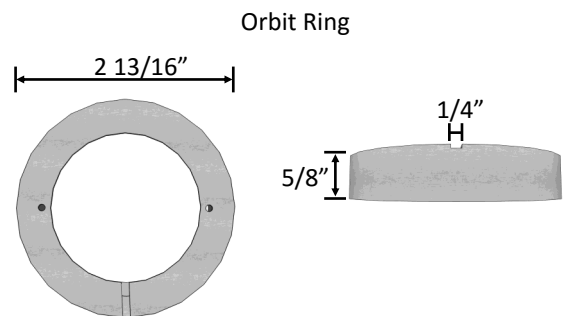

Note: Drawings not to scale.

Catalog #	Kelvin	Watts/Puck	Lumens/Puck	CRI	Finish
ORB-30-WH	3000	4	300	80+	WHITE
ORB-30-BK	3000	4	300	80+	BLACK
ORB-30-BN	3000	4	300	80+	BRUSHED NICKEL
ORB-30-BR	3000	4	300	80+	BRONZE