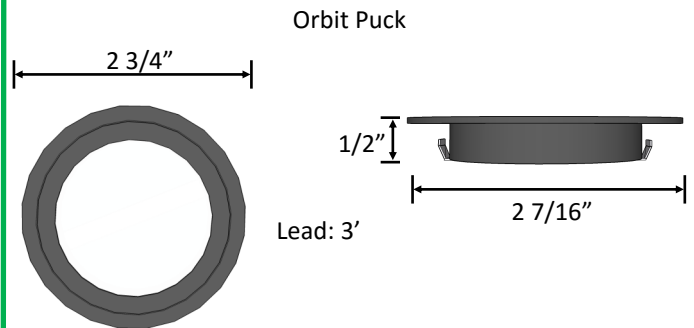

Note: Drawings not to scale.

Catalog #	Kelvin	Watts/Puck	Lumens/Puck	CRI	Finish
ORB-30-WH	3000	4	300	80+	WHITE
ORB-30-BK	3000	4	300	80+	BLACK
ORB-30-BN	3000	4	300	80+	BRUSHED NICKEL
ORB-30-BR	3000	4	300	80+	BRONZE