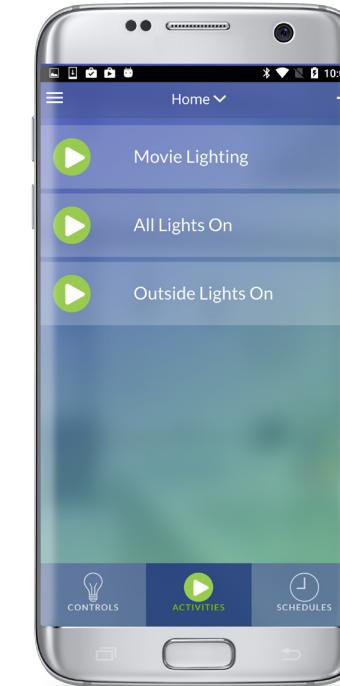

CONTROL FROM ANYWHERE - NO HUB REQUIRED

Control connected loads and lights using the free My Leviton app for iOS and Android, no hub required. Simplify control of the residence - schedule lights and connected loads to turn on/off at specific times or based on sunrise/sunset, easily group smart devices into rooms, and create scenes to activate multiple lights at once.

**Amazon
Alexa
Voice
Control**

7

**Google
Assistant
Voice
Control**

8

**Remote
and
local app
control**

Remote Access from Anywhere, No Hub Required!

Use the free “My Leviton” app for iOS and Android devices to easily add new devices to your home.

- Schedule and automate your lights and loads
- Use Amazon Alexa, Echo, Tap or Dot to turn lights on/off or dim/brighten with just your voice
- Works with the Google Assistant. Google Home is a voice enabled speaker powered by the Google Assistant.
- Full range dimming (bright to dark) even with extremely low-wattage LED bulbs
- Adjustable fade rates, brightness levels, and customizable features.

leviton.com/DecoraSmart

One App for Setup, Control, and Automation.

CONTROL

ACTIVITIES

SCHEDULE

“Alexa, Turn On My Lights”

Sometimes you need an extra hand. You were born with a voice box, use it! Simply tell your favorite voice assistant devices to adjust the lights or plug-in loads whenever you need that helping hand.