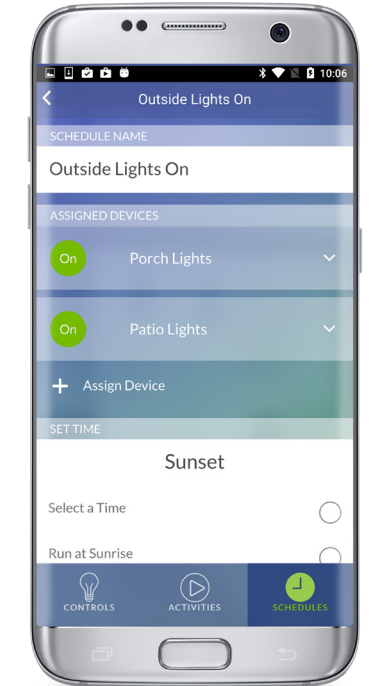

**Amazon
Alexa
Voice
Control**

7

**Google
Assistant
Voice
Control**

8

**Remote
and
local app
control**

Remote Access from Anywhere, No Hub Required!

Use the free “My Leviton” app for iOS and Android devices to easily add new devices to your home.

- Schedule and automate your lights and loads
- Use Amazon Alexa, Echo, Tap or Dot to turn lights on/off or dim/brighten with just your voice
- Works with the Google Assistant. Google Home is a voice enabled speaker powered by the Google Assistant.
- Full range dimming (bright to dark) even with extremely low-wattage LED bulbs
- Adjustable fade rates, brightness levels, and customizable features.

leviton.com/DecoraSmart

One App for Setup, Control, and Automation.

CONTROL

ACTIVITIES

SCHEDULE

“Alexa, Turn On My Lights”

Sometimes you need an extra hand. You were born with a voice box, use it! Simply tell your favorite voice assistant devices to adjust the lights or plug-in loads whenever you need that helping hand.

Coming through the front door with your hands full? “Alexa, Turn on Entry Lamps.”

Washing dishes and see something outside? “Alexa, Turn on Outside Lights”.

“Ok Google, Turn Everything On”

About to enjoy a movie but want to remain comfortable on the couch? “Ok Google, Turn Living Room Dimmer to 10%.”