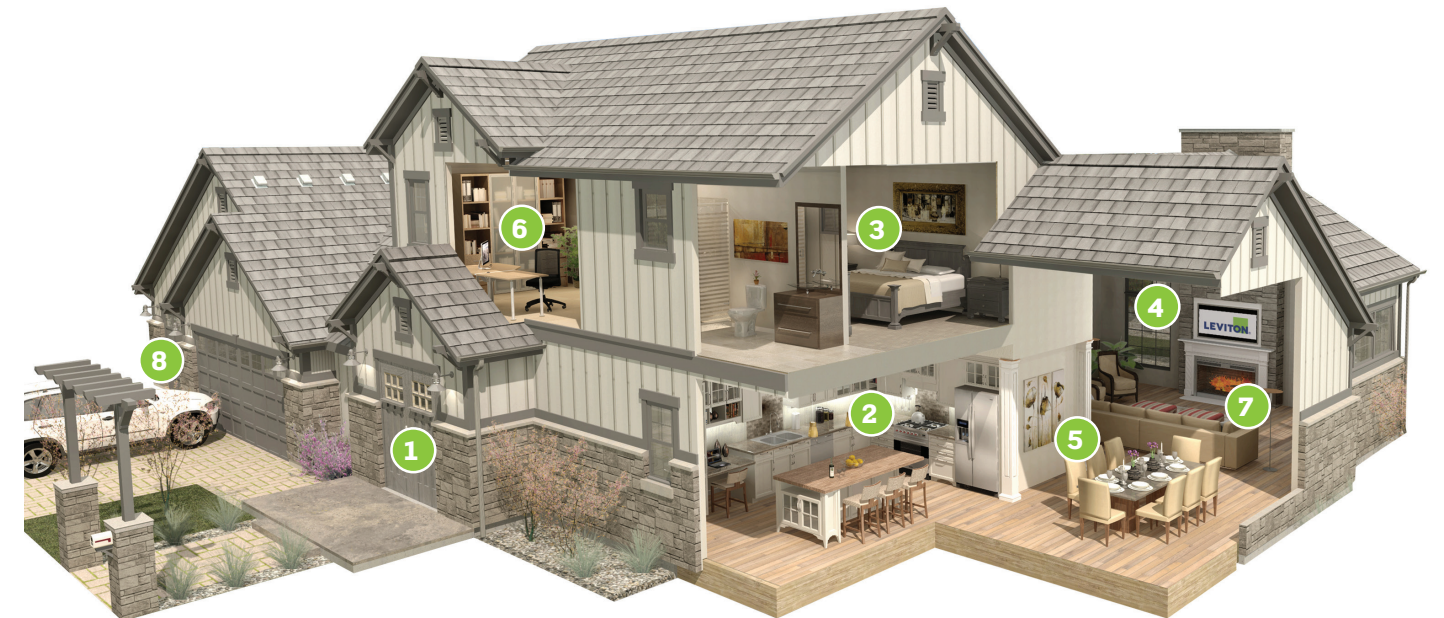

CONTROL FROM ANYWHERE - NO HUB REQUIRED

Control connected loads and lights using the free My Leviton app for iOS and Android, no hub required. Simplify control of the residence - schedule lights and connected loads to turn on/off at specific times or based on sunrise/sunset, easily group smart devices into rooms, and create scenes to activate multiple lights at once.

MY LIGHTS. MY HOME. MY FAMILY. MY LEVITON.

Create schedules like "Good Morning" to activate appropriate lighting at preset times. For instance, at 6:30AM every Monday through Friday, turn the bedroom lights to 25% and master bath lights to 50%. As well, Activities can be created so that you can manually push "Movie Time" and have all lights appropriately react as soon as you begin your movie.

VOICE CONTROL

Compatible with both Amazon Alexa and Google Assistant.

leviton.com/DecoraSmart

Welcome to Easy Street.

Wireless Automation for Your Home.

1

**Decora
Smart
Switch**

2