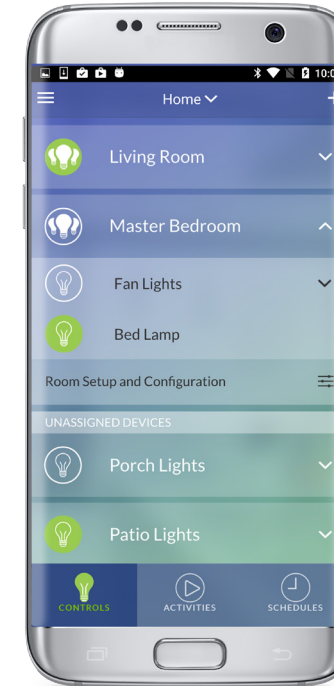

**Decora
Smart
600W
Dimmer**

3

**Decora
Smart
Plug-In
Dimmer**

4

**Decora
Smart
Plug-in
Outlet**

5

**Decora
Smart
1000W
Dimmer**

6

**Amazon
Alexa
Voice
Control**

7

**Google
Assistant
Voice
Control**

8

**Remote
and
local app
control**

Remote Access from Anywhere, No Hub Required!

Use the free “My Leviton” app for iOS and Android devices to easily add new devices to your home.

- Schedule and automate your lights and loads
- Use Amazon Alexa, Echo, Tap or Dot to turn lights on/off or dim/brighten with just your voice
- Works with the Google Assistant. Google Home is a voice enabled speaker powered by the Google Assistant.
- Full range dimming (bright to dark) even with extremely low-wattage LED bulbs
- Adjustable fade rates, brightness levels, and customizable features.

leviton.com/DecoraSmart

One App for Setup, Control, and Automation.

CONTROL

ACTIVITIES

SCHEDULE

“Alexa, Turn On My Lights”

Sometimes you need an extra hand. You were born with a voice box, use it! Simply tell your favorite voice assistant devices to adjust the lights or plug-in loads whenever you need that helping hand.